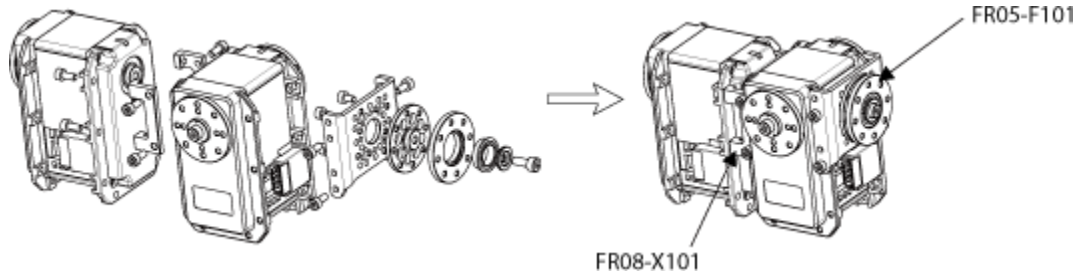

Option Frame

The types of EX-106+ option frame are as follows.

FR05-F101_FR05-X101

FR05-S101

FR08-B101

FR08-H101

FR08-H110_FR08-D101

Horn

The types of EX-106+ Horn are as follows.

HN05-N101

HN05-T101

Combination

The following example shows the combination structure of option frames and horns.