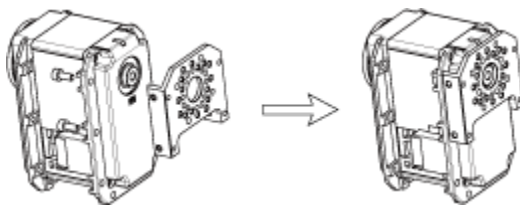

Option Frame

The types of EX-106+ option frame are as follows.

FR05-F101_FR05-X101

FR05-S101

FR08-B101

FR08-H101

FR08-H110_FR08-D101

Horn

The types of EX-106+ Horn are as follows.

HN05-N101

HN05-T101

Combination

The following example shows the combination structure of option frames and horns.