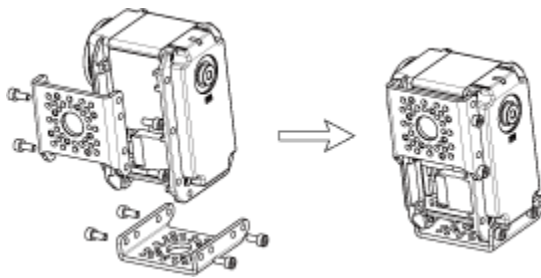

Option Frame

The types of EX-106+ option frame are as follows.

FR05-F101_FR05-X101

FR05-S101

FR08-B101

FR08-H101

FR08-H110_FR08-D101

Horn

The types of EX-106+ Horn are as follows.

HN05-N101

HN05-T101

Combination

The following example shows the combination structure of option frames and horns.