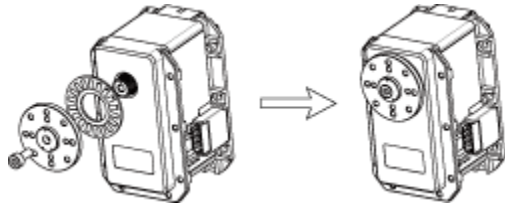

Option Frame

The types of EX-106+ option frame are as follows.

FR05-F101_FR05-X101

FR05-S101

FR08-B101

FR08-H101

FR08-H110_FR08-D101

Horn

The types of EX-106+ Horn are as follows.

HN05-N101

HN05-T101

Combination

The following example shows the combination structure of option frames and horns.