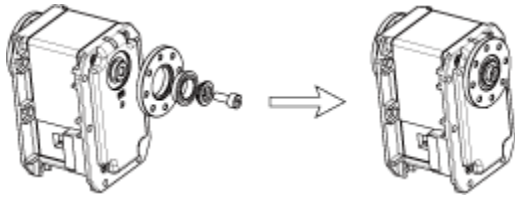

Option Frame

The types of MX-106 option frame are as follows.

FR05-F101_FR08-X101

FR05-S101

FR08-B101

FR08-H101

FR08-H110_FR08-D101

Horn

The types of EX-106+ Horn are as follows.

HN05-N102

HN05-I101

Ref: place careful attention when aligning the horn of the RX-64 to prevent misalignment.

Combination

The following example shows the combination structure of option frames and horns.