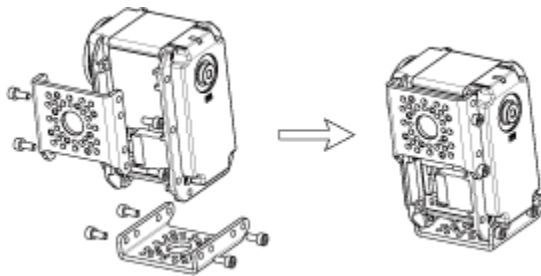

Option Frame

The types of MX-106 option frame are as follows.

FR05-F101_FR08-X101

FR05-S101

FR08-B101

FR08-H101

FR08-H110_FR08-D101

Horn

The types of EX-106+ Horn are as follows.

HN05-N102

HN05-I101

Ref: place careful attention when aligning the horn of the RX-64 to prevent misalignment.

Combination

The following example shows the combination structure of option frames and horns.