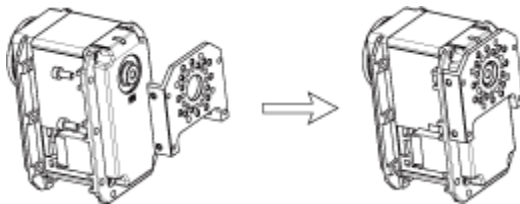

Option Frame

The types of MX-106 option frame are as follows.

FR05-F101_FR08-X101

FR05-S101

FR08-B101

FR08-H101

FR08-H110_FR08-D101

Horn

The types of EX-106+ Horn are as follows.

HN05-N102

HN05-I101

Ref: place careful attention when aligning the horn of the RX-64 to prevent misalignment.

Combination

The following example shows the combination structure of option frames and horns.