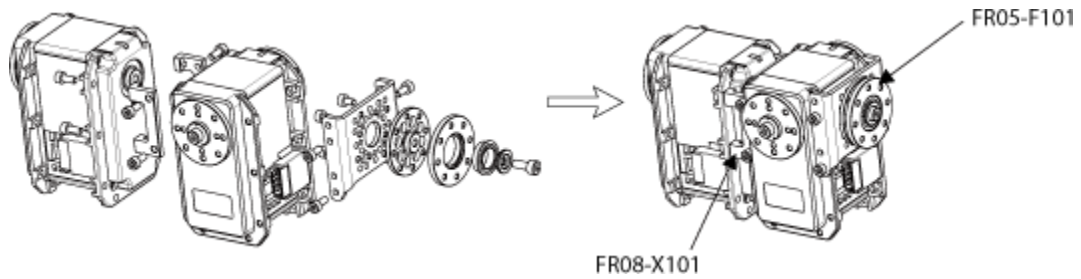

Option Frame

The types of MX-106 option frame are as follows.

FR05-F101_FR08-X101

FR05-S101

FR08-B101

FR08-H101

FR08-H110_FR08-D101

Horn

The types of EX-106+ Horn are as follows.

HN05-N102

HN05-I101

Ref: place careful attention when aligning the horn of the RX-64 to prevent misalignment.

Combination

The following example shows the combination structure of option frames and horns.