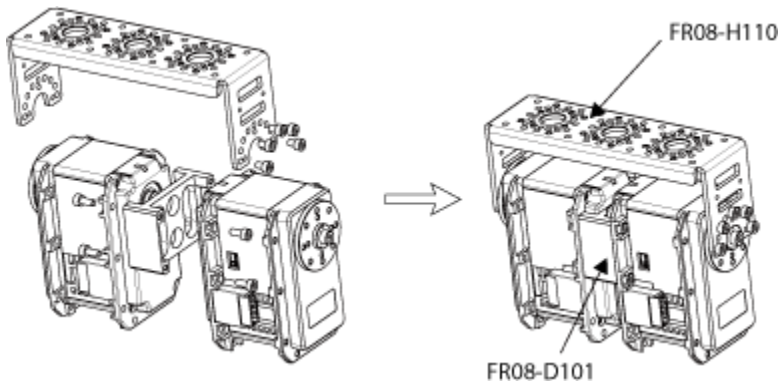

Option Frame

The types of MX-106 option frame are as follows.

FR05-F101_FR08-X101

FR05-S101

FR08-B101

FR08-H101

FR08-H110_FR08-D101

Horn

The types of EX-106+ Horn are as follows.

HN05-N102

HN05-I101

Ref: place careful attention when aligning the horn of the RX-64 to prevent misalignment.

Combination

The following example shows the combination structure of option frames and horns.