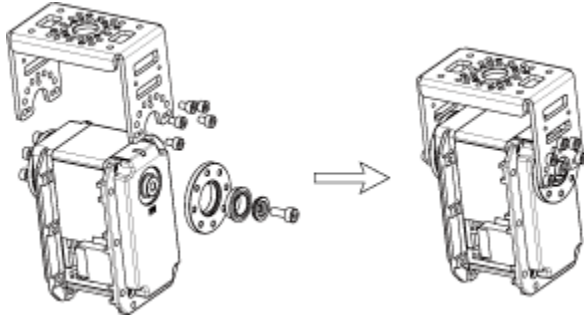

Option Frame

The types of MX-106 option frame are as follows.

FR05-F101_FR08-X101

FR05-S101

FR08-B101

FR08-H101

FR08-H110_FR08-D101

Horn

The types of EX-106+ Horn are as follows.

HN05-N102

HN05-I101

Ref: place careful attention when aligning the horn of the RX-64 to prevent misalignment.

Combination

The following example shows the combination structure of option frames and horns.