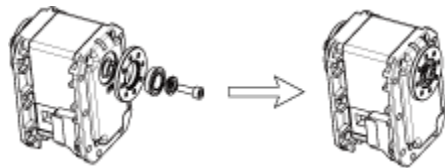

Option Frame Sets

The types of MX-28 option frames are as follows.

FR07-B101

FR07-F101_FR07-X101

FR07-H101

FR07-S101

Horn

The types of MX-28 Horns are as follows.

HN07-I101

HN07-N101

HN07-T101

Combination

The following example shows the combination structure of option frames and horns.