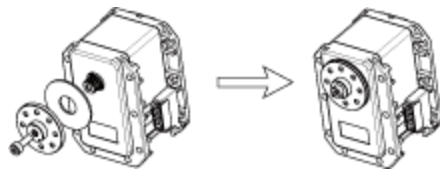

Option Frame Sets

The types of MX-28 option frames are as follows.

FR07-B101

FR07-F101_FR07-X101

FR07-H101

FR07-S101

Horn

The types of MX-28 Horns are as follows.

HN07-I101

HN07-N101

HN07-T101

Combination

The following example shows the combination structure of option frames and horns.