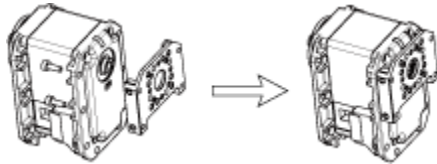

Option Frame Sets

The types of MX-28 option frames are as follows.

FR07-B101

FR07-F101_FR07-X101

FR07-H101

FR07-S101

Horn

The types of MX-28 Horns are as follows.

HN07-I101

HN07-N101

HN07-T101

Combination

The following example shows the combination structure of option frames and horns.