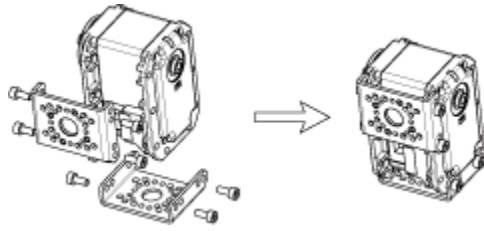

Option Frame Sets

The types of MX-28 option frames are as follows.

FR07-B101

FR07-F101_FR07-X101

FR07-H101

FR07-S101

Horn

The types of MX-28 Horns are as follows.

HN07-I101

HN07-N101

HN07-T101

Combination

The following example shows the combination structure of option frames and horns.