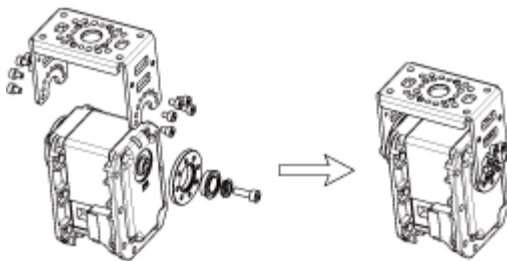

Option Frame Sets

The types of MX-28 option frames are as follows.

FR07-B101

FR07-F101_FR07-X101

FR07-H101

FR07-S101

Horn

The types of MX-28 Horns are as follows.

HN07-I101

HN07-N101

HN07-T101

Combination

The following example shows the combination structure of option frames and horns.