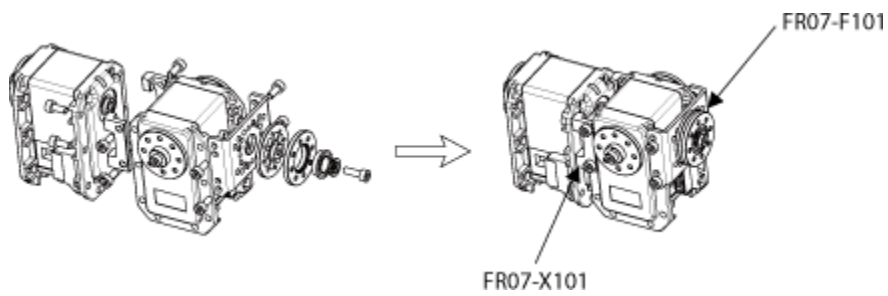

Option Frame Sets

The types of MX-28 option frames are as follows.

FR07-B101

FR07-F101_FR07-X101

FR07-H101

FR07-S101

Horn

The types of MX-28 Horns are as follows.

HN07-I101

HN07-N101

HN07-T101

Combination

The following example shows the combination structure of option frames and horns.