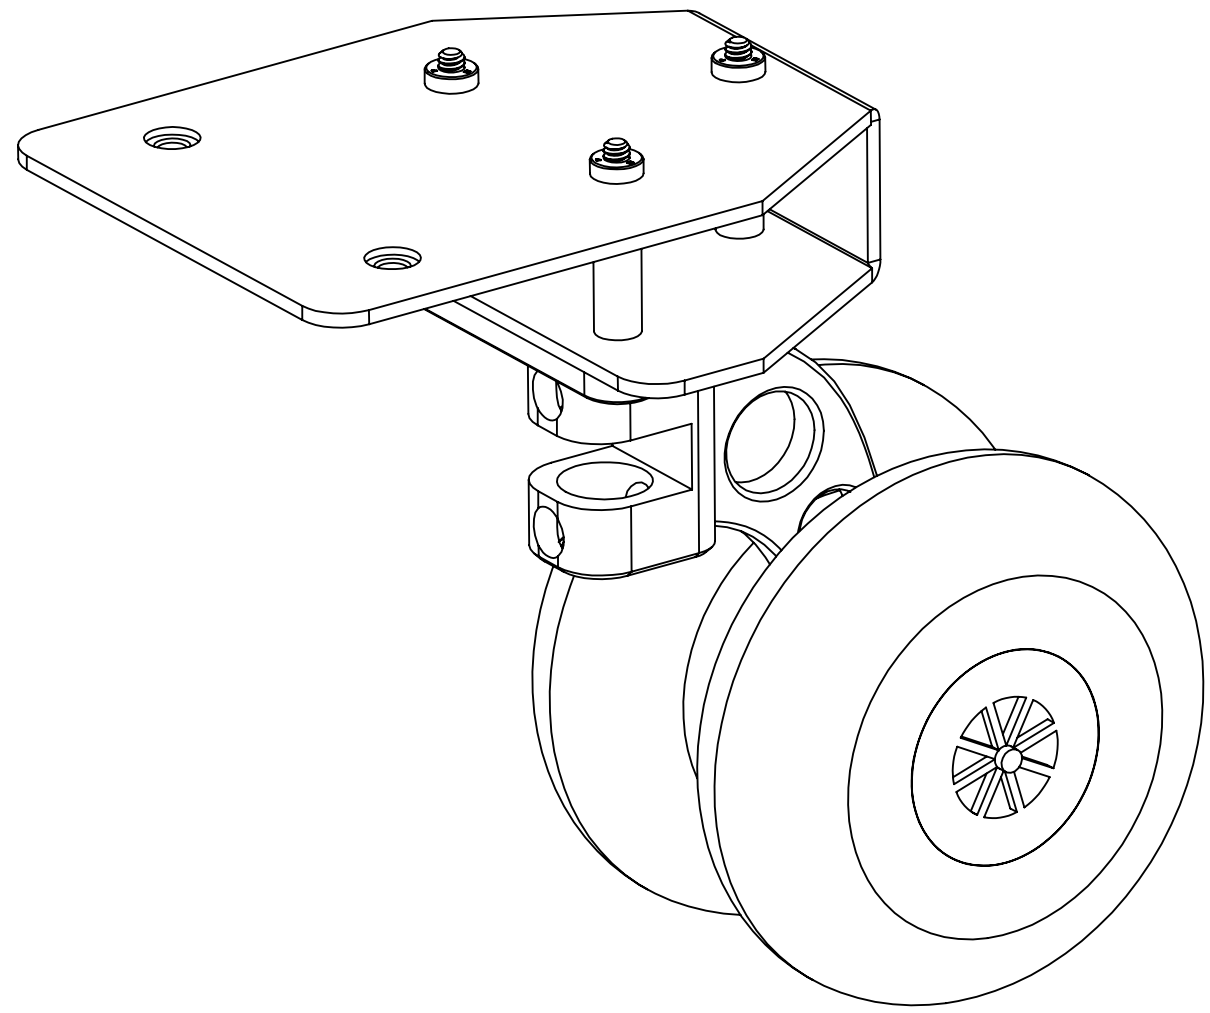

4

3

2

1

D

D

C

C

B

B

A

A

BRKT CASTER WHEEL

CASTER WHEEL ASSY

3X SPACER 1/4 DIA  
X .81 LONG NO.6 SCREWS

3X SHCS-6-32 X  
1.25 LONG