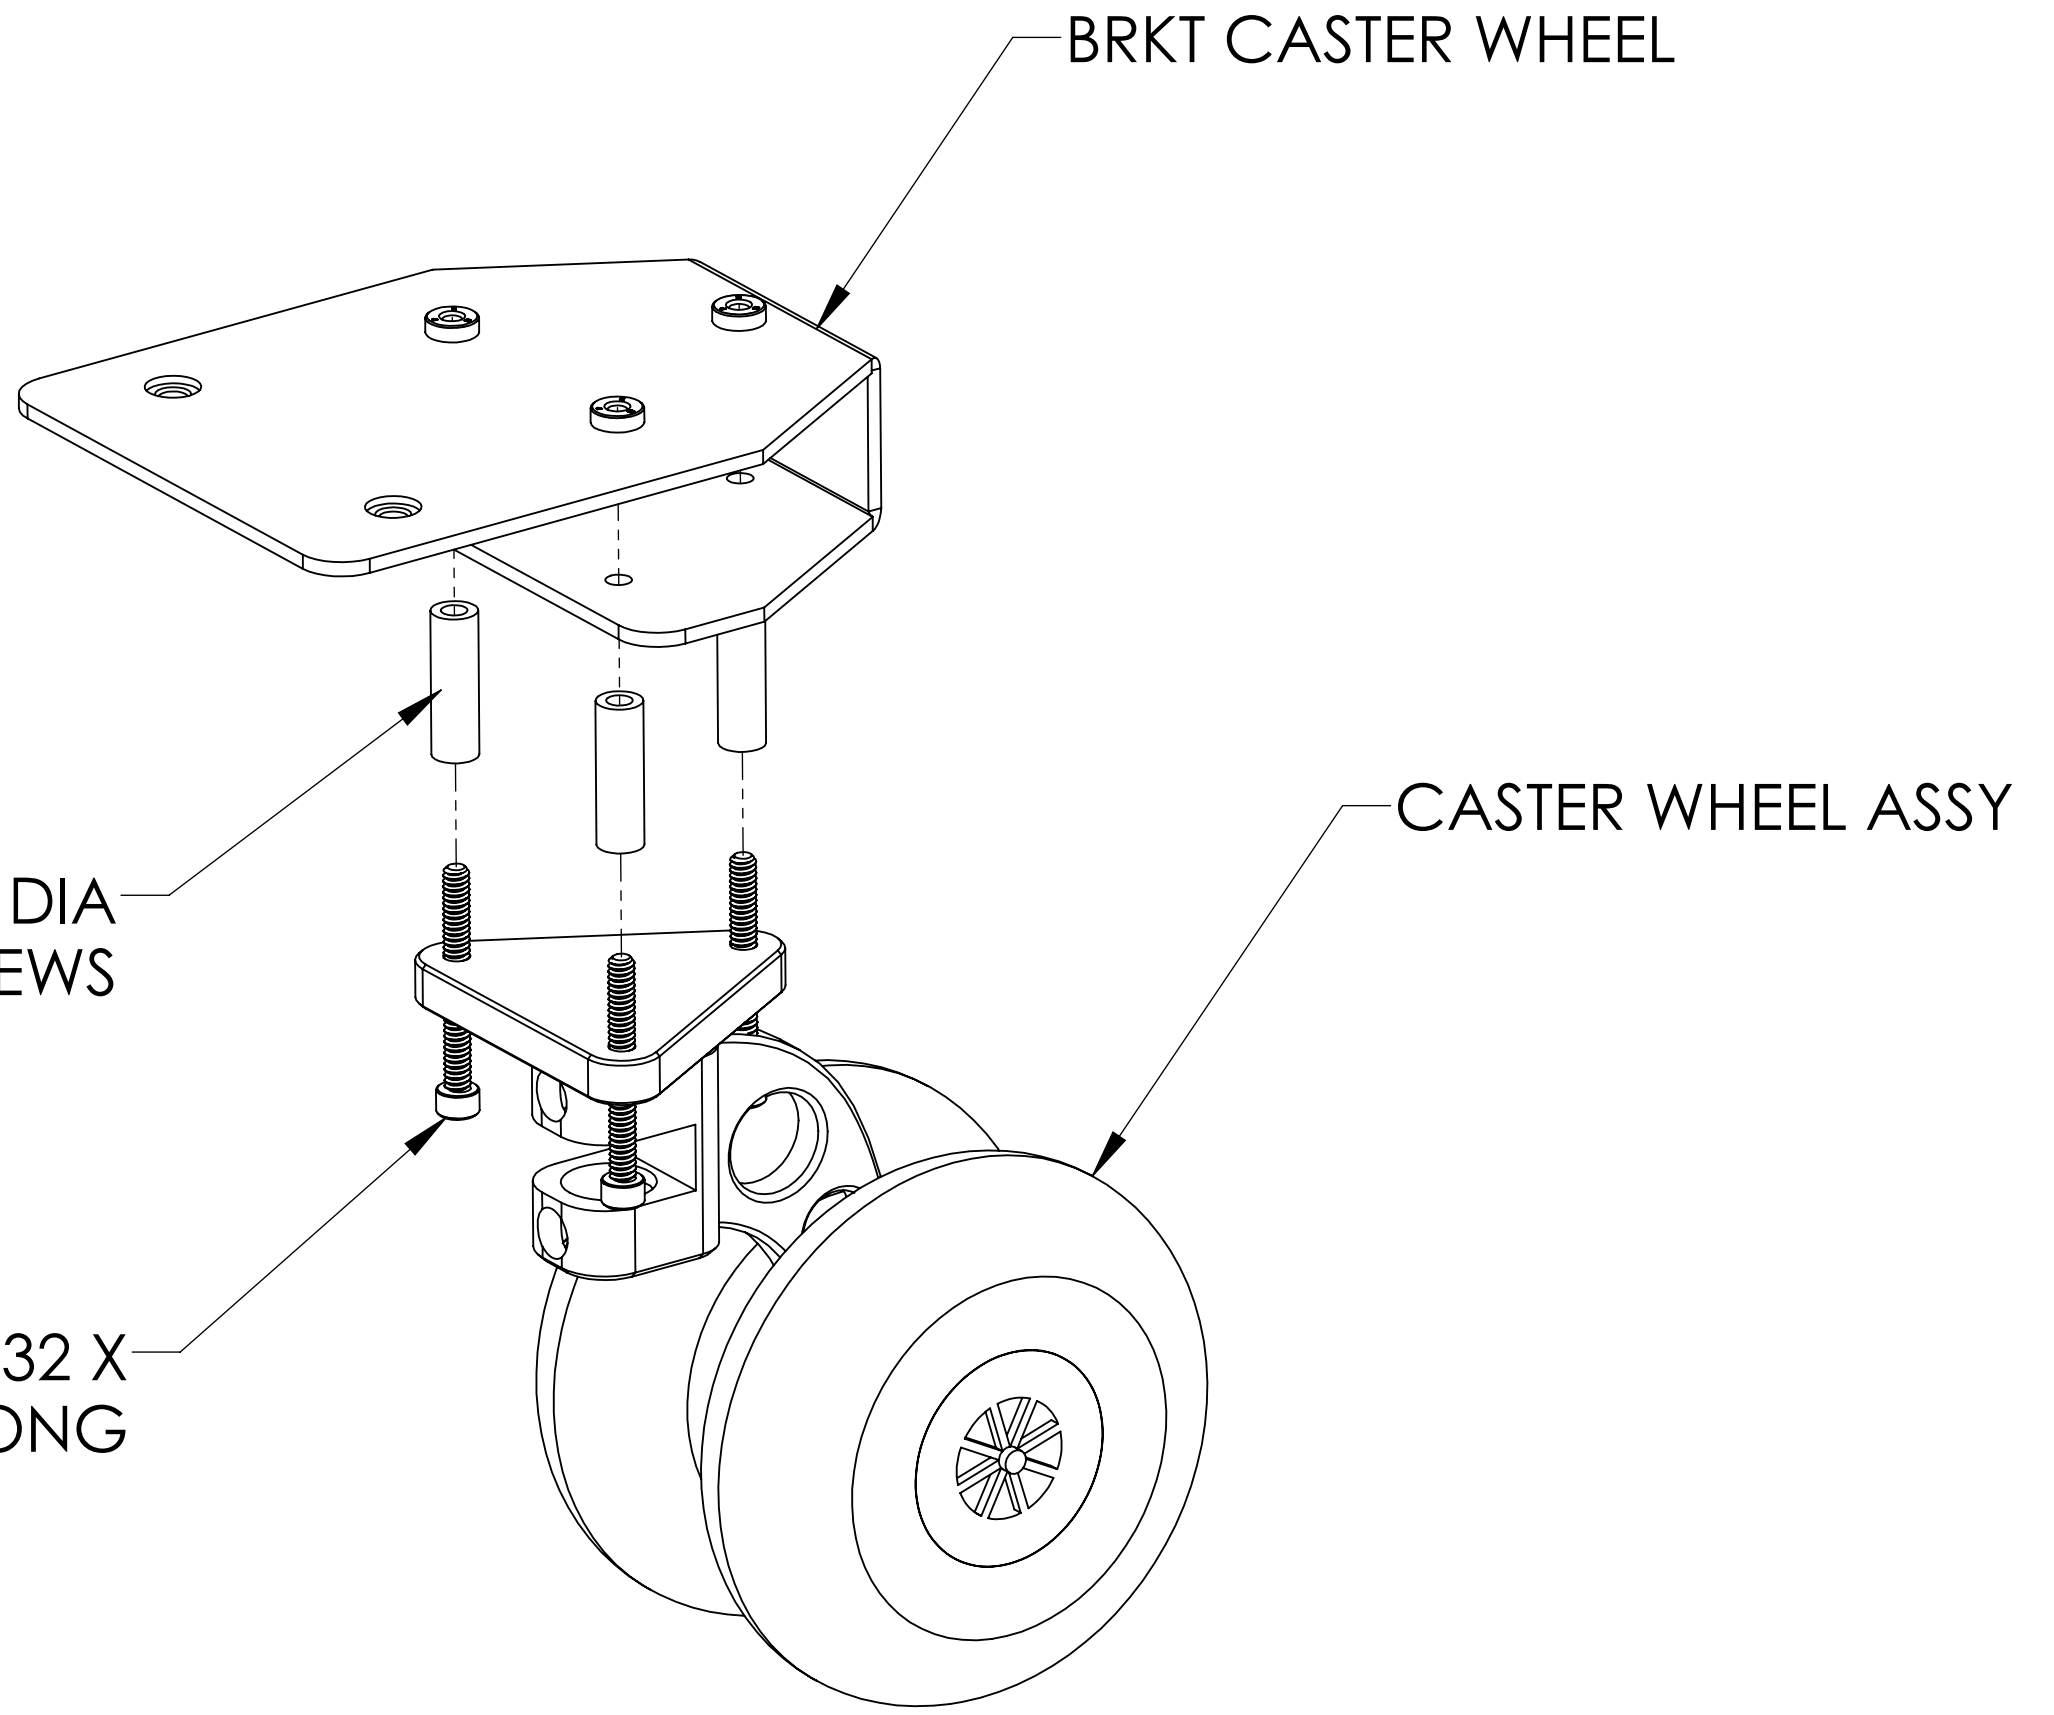

4

3

2

1

D

D

C

C

B

B

A

A

BRKT CASTER WHEEL

CASTER WHEEL ASSY

3X SPACER 1/4 DIA  
X .81 LONG NO.6 SCREWS

3X SHCS-6-32 X  
1.25 LONG